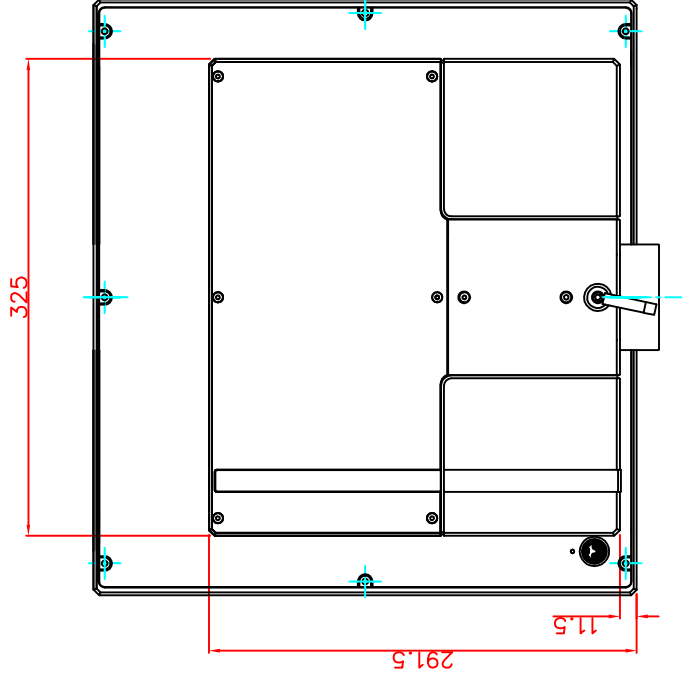

front view

left view

rear view

CP7231-0001-M161-E169

Ø48 mm fixingtube

main dimensions and fixing points

dimensions in mm

bottom view