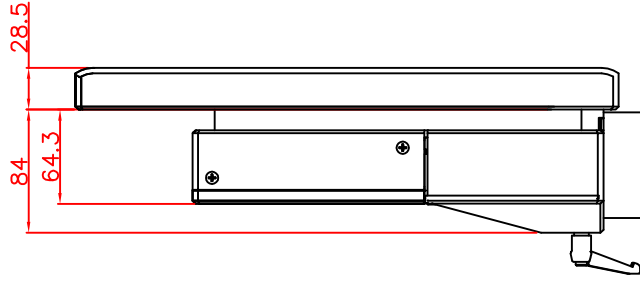

front view

left view

rear view

CP7231-0001-M161-E169

Ø48 mm fixingtube

main dimensions and fixing points

dimensions in mm

bottom view