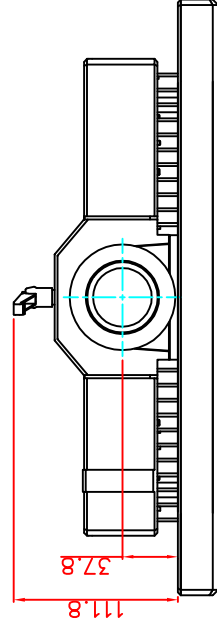

front view

left view

rear view

CP7231-0001-M161-E169

Ø48 mm fixingtube

main dimensions and fixing points

dimensions in mm

bottom view