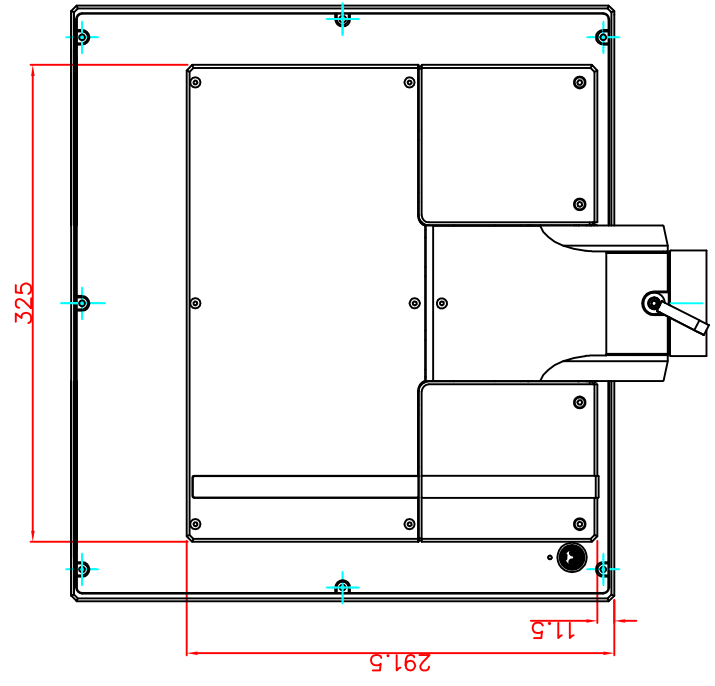

front view

left view

rear view

bottom view

CP7231-0001-M163-E169

Ø48 mm fixingtube

main dimensions and fixing points

dimensions in mm