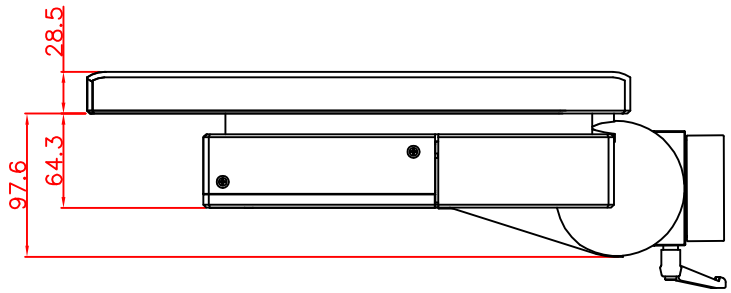

front view

left view

rear view

bottom view

CP7231-0001-M163-E169

Ø48 mm fixingtube

main dimensions and fixing points

dimensions in mm