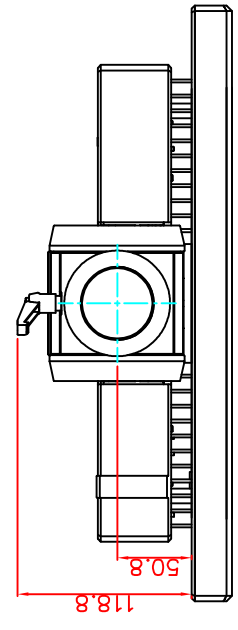

front view

left view

rear view

bottom view

CP7231-0001-M163-E169

Ø48 mm fixingtube

main dimensions and fixing points

dimensions in mm