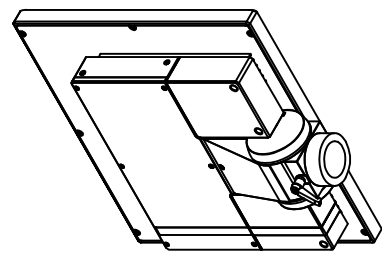

front view

left view

rear view

bottom view

CP7231-0001-M163-E169

Ø48 mm fixingtube

main dimensions and fixing points

dimensions in mm