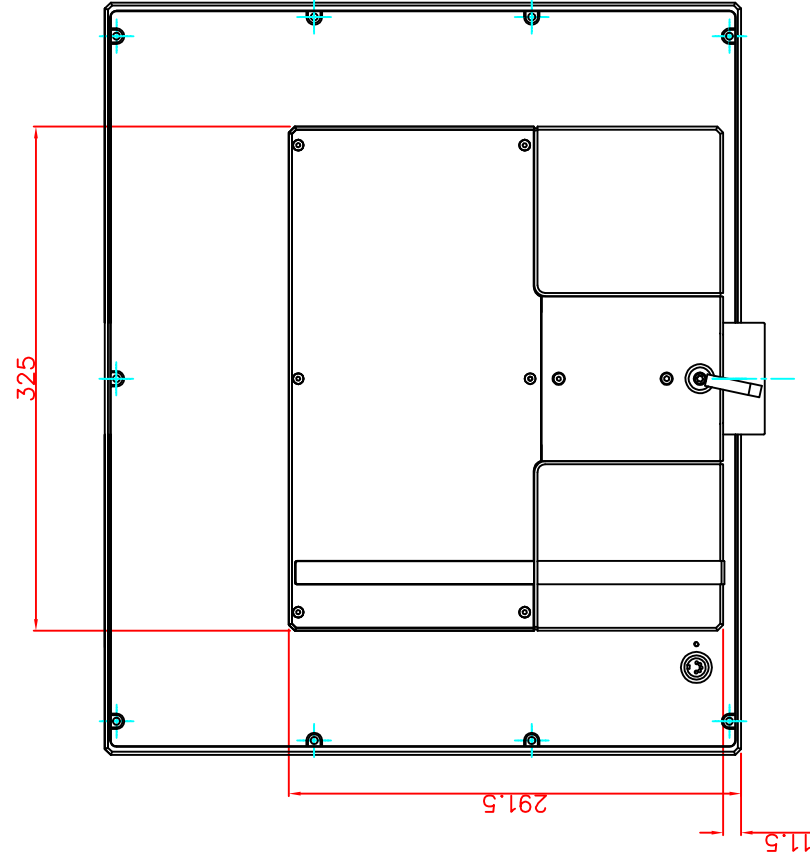

front view

left view

CP7232-0000-M161-E169

Ø48 mm fixingtube

main dimensions and fixing points

dimensions in mm

rear view

bottom view