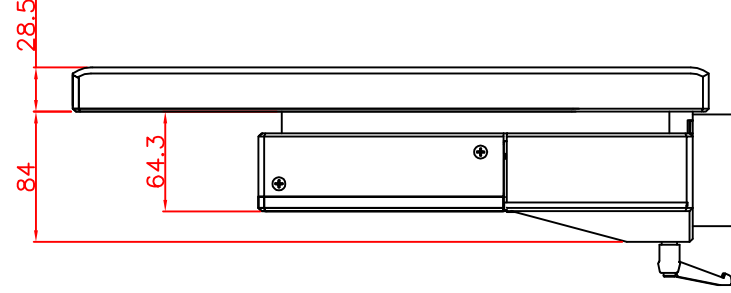

front view

left view

CP7232-0000-M161-E169

Ø48 mm fixingtube

main dimensions and fixing points

dimensions in mm

rear view

bottom view