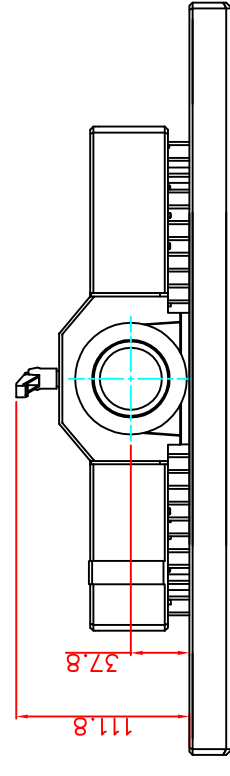

front view

left view

CP7232-0000-M161-E169

Ø48 mm fixingtube

main dimensions and fixing points

dimensions in mm

rear view

bottom view