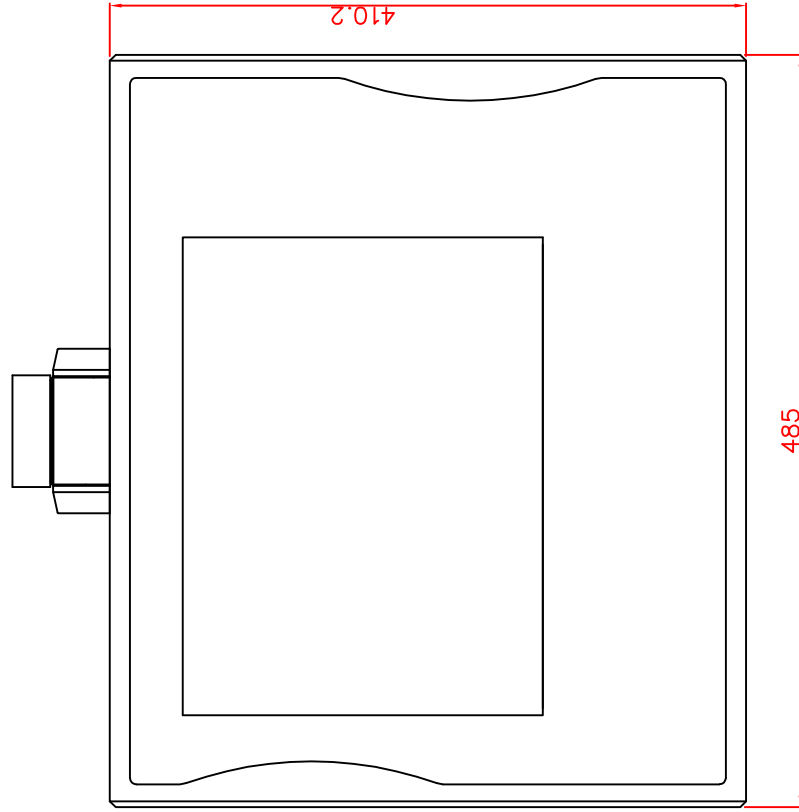

rear view

top view

CP7232-0000-M162-E169

Ø48 mm fixingtube

main dimensions and fixing points

dimensions in mm

left view

front view