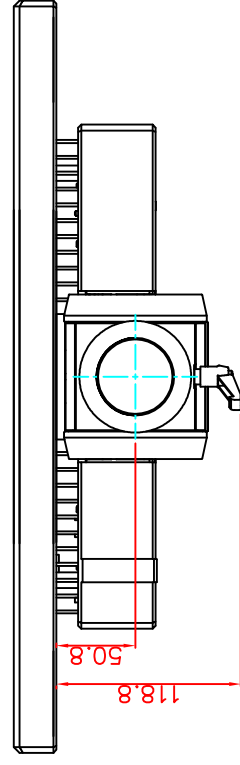

rear view

top view

CP7232-0000-M162-E169

Ø48 mm fixingtube

main dimensions and fixing points

dimensions in mm

left view

front view