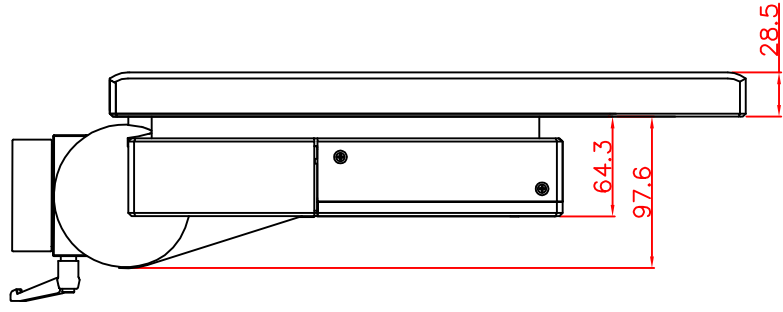

rear view

top view

CP7232-0000-M162-E169

Ø48 mm fixingtube

main dimensions and fixing points

dimensions in mm

left view

front view