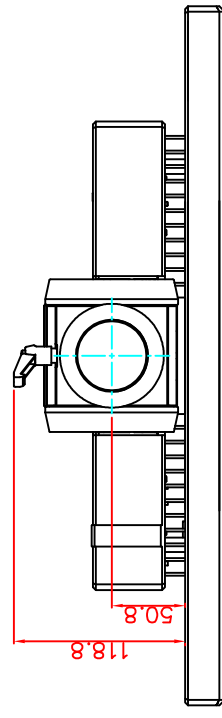

front view

left view

rear view

CP7232-0000-M163-E169

Ø48 mm fixingtube

main dimensions and fixing points

dimensions in mm

bottom view