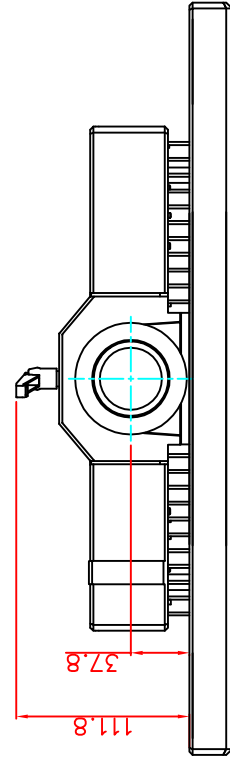

front view

left view

CP7232-0002-M161-E169

Ø48 mm fixingtube

main dimensions and fixing points

dimensions in mm

rear view

bottom view