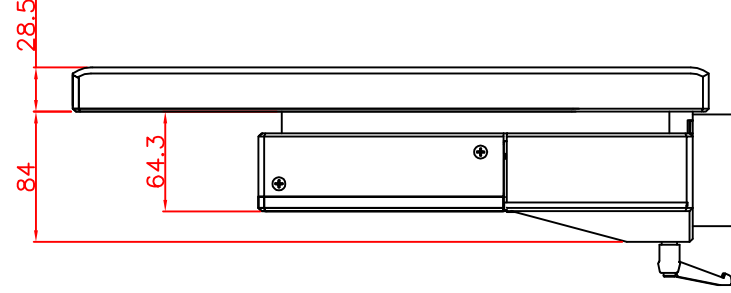

front view

left view

CP7232-0002-M161-E169

Ø48 mm fixingtube

main dimensions and fixing points

dimensions in mm

rear view

bottom view