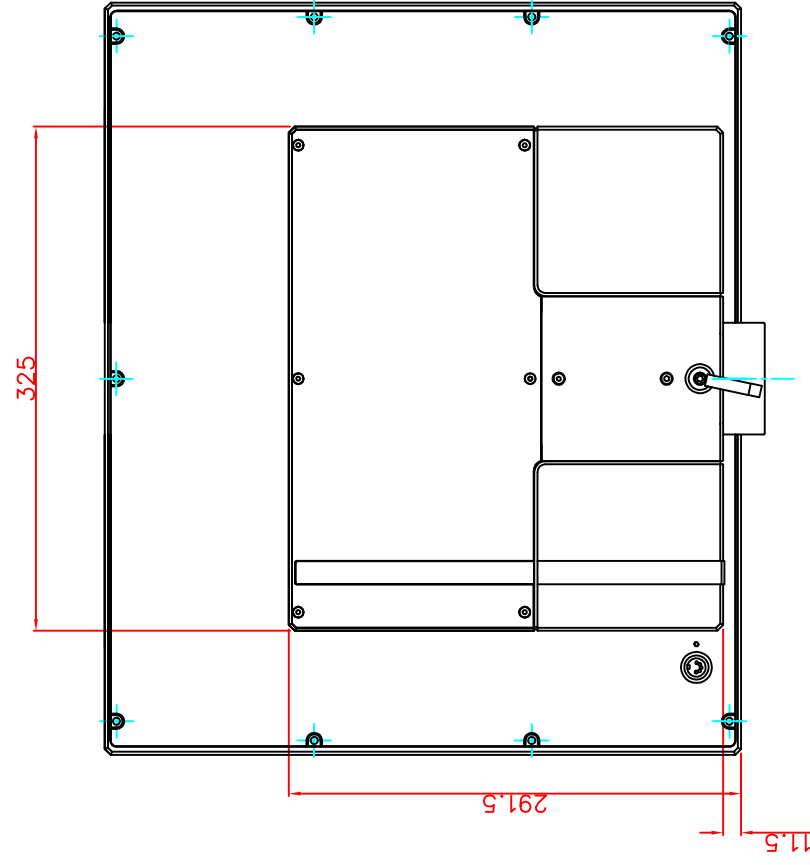

front view

left view

CP7232-0002-M161-E169

Ø48 mm fixingtube

main dimensions and fixing points

dimensions in mm

rear view

bottom view