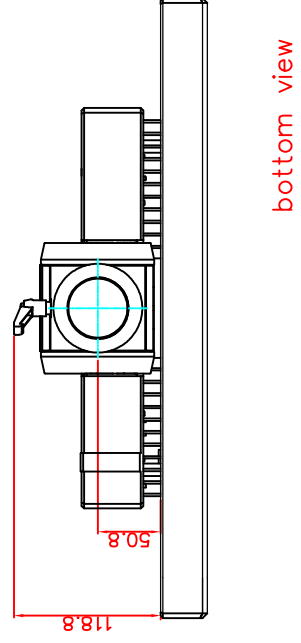

front view

left view

rear view

CP7233-0001-M163

Ø48 mm fixingtube

main dimensions and fixing points

dimensions in mm

bottom view