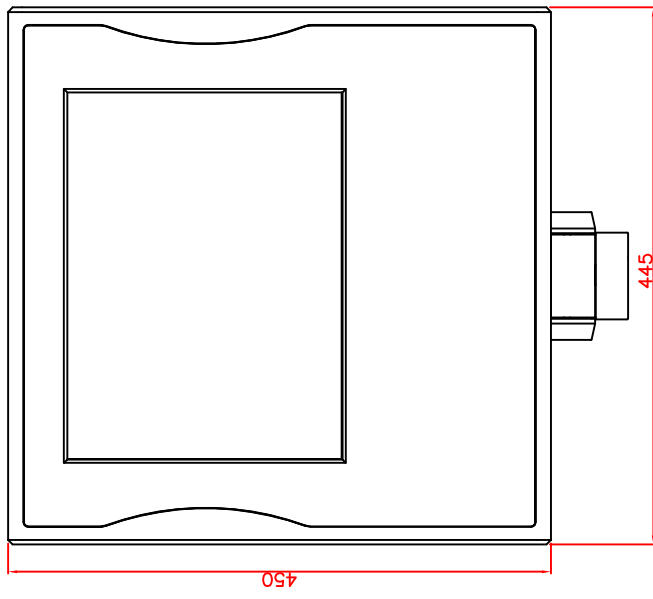

rear view

left view

front view

CP7242-0000-M163

Ø48 mm fixingtube

main dimensions and fixing points

dimensions in mm