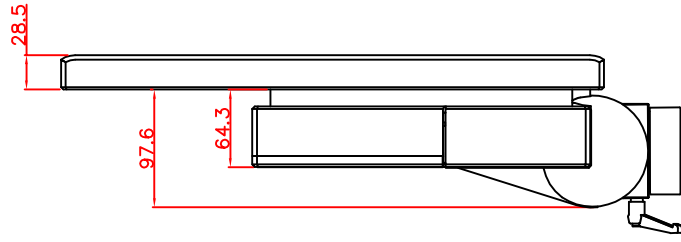

rear view

left view

front view

CP7242-0000-M163

Ø48 mm fixingtube

main dimensions and fixing points

dimensions in mm