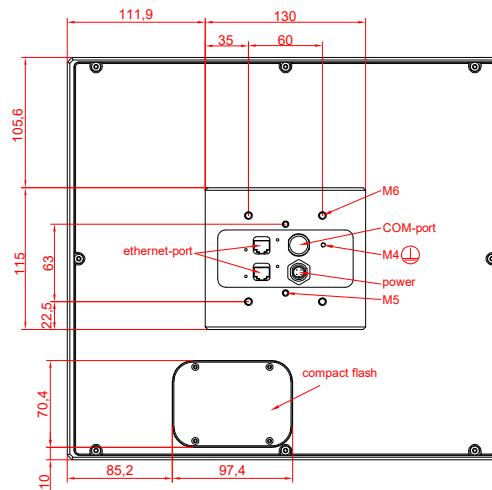

front view

side view

rear view

CP7701-0000
with
C9900-M435

connection-console
Rittal CP6206.490
Rittal CP6508.020

main dimensions and
fixing points

front view

side view

rear view