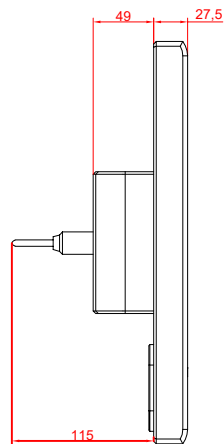

front view

side view

rear view

CP7701-0000
with
C9900-M435

connection-console
Rittal CP6206.490
Rittal CP6508.020

main dimensions and
fixing points

front view

side view

rear view