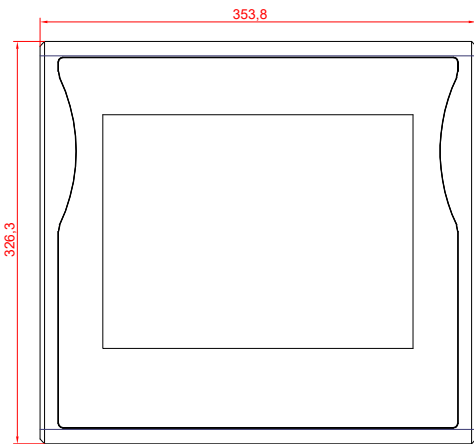

front view

side view

rear view

CP7701-0000
with
C9900-M435

connection-console
Rittal CP6206.490
Rittal CP6508.020

main dimensions and
fixing points

front view

side view

rear view