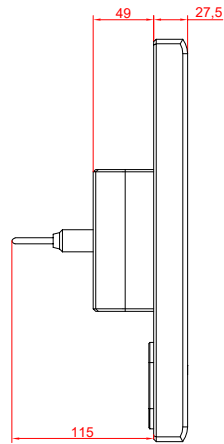

front view

side view

rear view

CP7701-0000
with
C9900-M435

connection-console
Rittal CP6206.490
Rittal CP6508.020

main dimensions and
fixing points

front view

side view

rear view