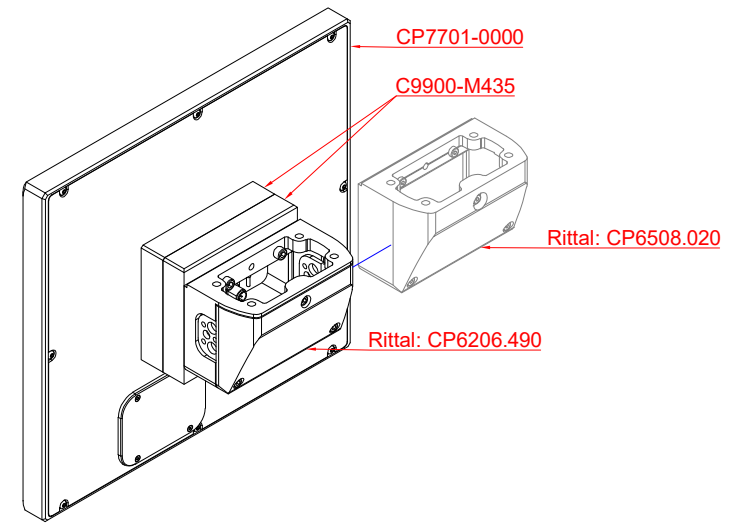

front view

side view

rear view

CP7701-0000
with
C9900-M435

connection-console
Rittal CP6206.490
Rittal CP6508.020

main dimensions and
fixing points

front view

side view

rear view