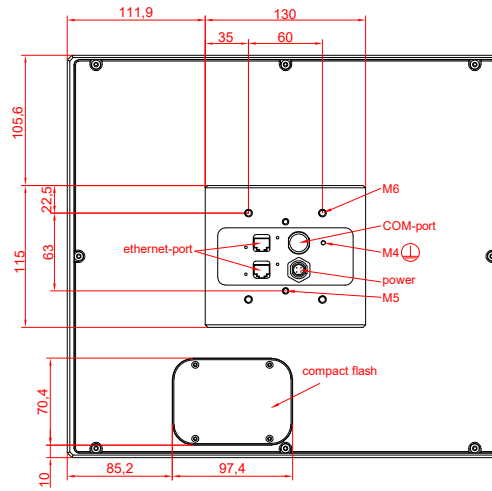

front view

side view

rear view

CP7701-0000
with
C9900-M435

connection-console
Rittal CP6206.490
Rittal CP6508.020

main dimensions and
fixing points

front view

side view

rear view