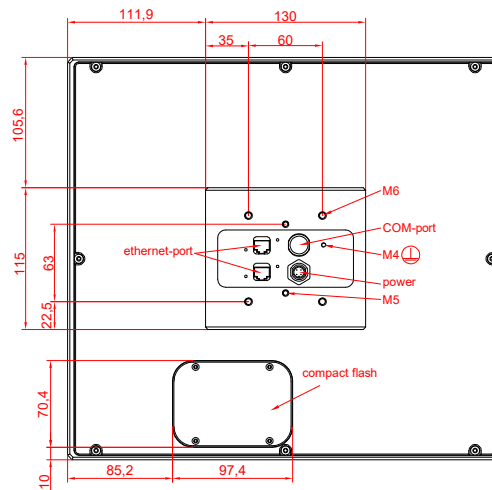

front view

side view

rear view

CP7701-0001  
with  
C9900-M435

connection-console  
Rittal CP6206.490  
Rittal CP6508.020

main dimensions and  
fixing points

front view

side view

rear view