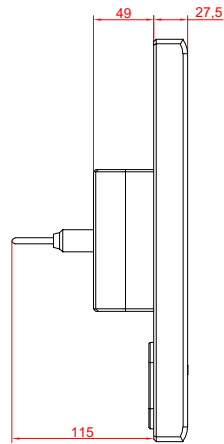

front view

side view

rear view

CP7701-0001  
with  
C9900-M435

connection-console  
Rittal CP6206.490  
Rittal CP6508.020

main dimensions and  
fixing points

front view

side view

rear view