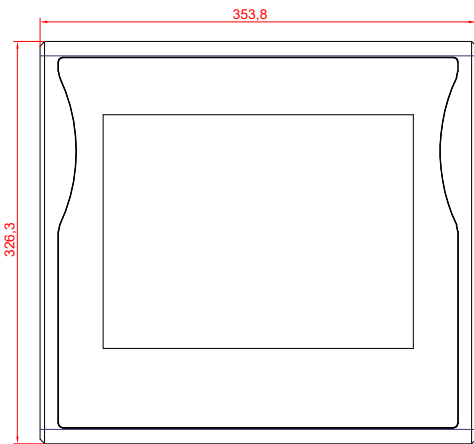

front view

side view

rear view

CP7701-0001  
with  
C9900-M435

connection-console  
Rittal CP6206.490  
Rittal CP6508.020

main dimensions and  
fixing points

front view

side view

rear view