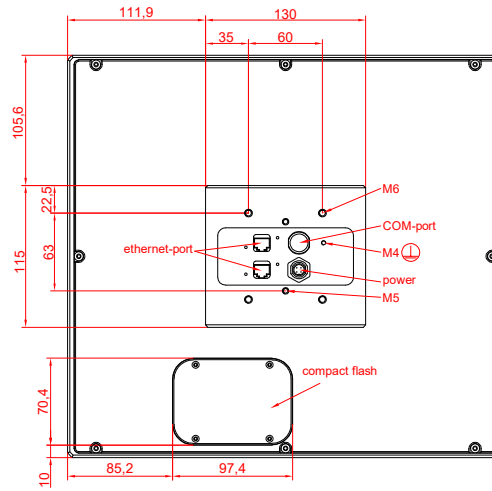

front view

side view

rear view

CP7701-0001  
with  
C9900-M435

connection-console  
Rittal CP6206.490  
Rittal CP6508.020

main dimensions and  
fixing points

front view

side view

rear view