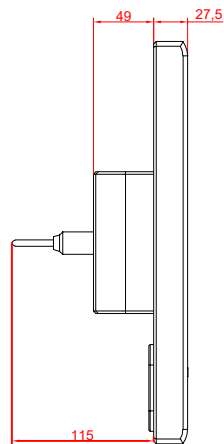

front view

side view

rear view

CP7701-0001  
with  
C9900-M435

connection-console  
Rittal CP6206.490  
Rittal CP6508.020

main dimensions and  
fixing points

front view

side view

rear view