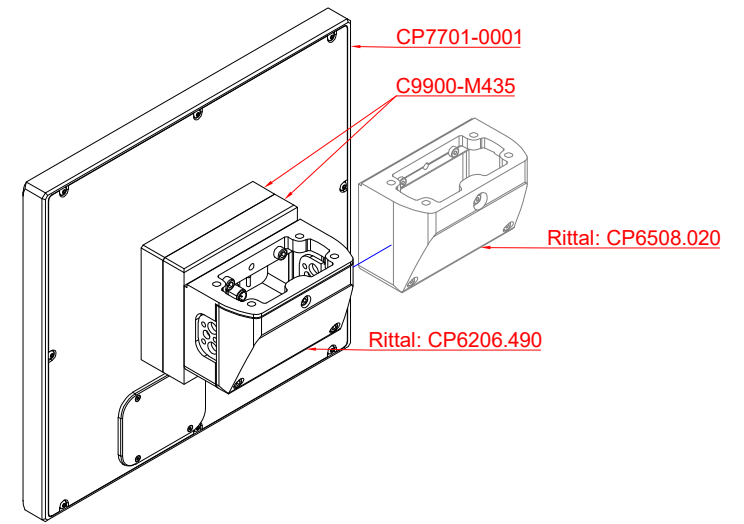

front view

side view

rear view

CP7701-0001  
with  
C9900-M435

connection-console  
Rittal CP6206.490  
Rittal CP6508.020

main dimensions and  
fixing points

front view

side view

rear view