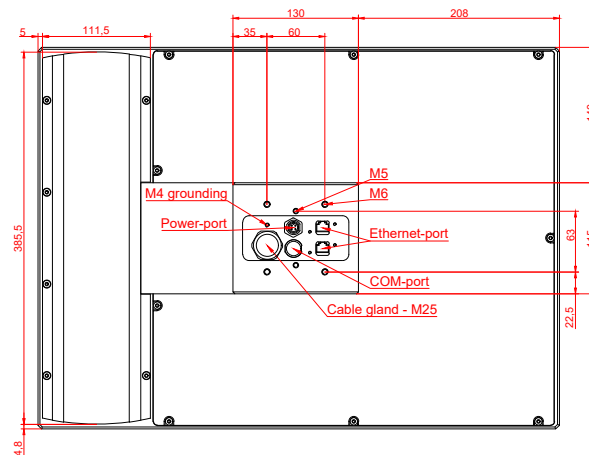

CP7702-0020, CP7702-0021
with
C9900-E848
C9900-M405

connection-console (by customer)
Rittal CP6206.490
Rittal CP6508.020

main dimensions and fixing points

front view

side view

rear view

mounting arm adapter from top

rear view

mounting arm adapter from bottom