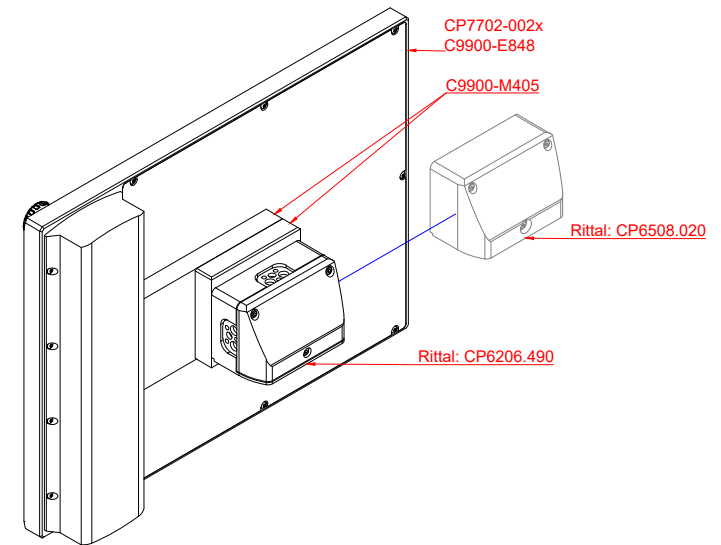

CP7702-0020, CP7702-0021
with
C9900-E848
C9900-M405

connection-console (by customer)
Rittal CP6206.490
Rittal CP6508.020

main dimensions and fixing points

front view

side view

rear view

mounting arm adapter from top

rear view

mounting arm adapter from bottom