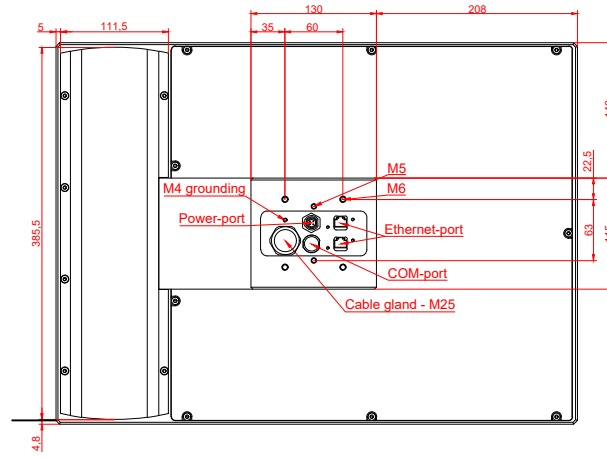

CP7702-0020, CP7702-0021
with
C9900-E848
C9900-M405

connection-console (by customer)
Rittal CP6206.490
Rittal CP6508.020

main dimensions and fixing points

front view

side view

rear view

mounting arm adapter from top

rear view

mounting arm adapter from bottom