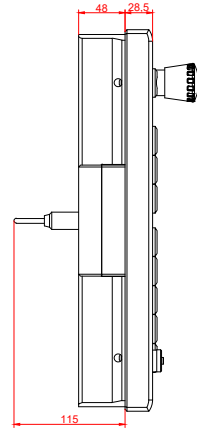

CP7702-0020, CP7702-0021
with
C9900-E848
C9900-M405

connection-console (by customer)
Rittal CP6206.490
Rittal CP6508.020

main dimensions and fixing points

front view

side view

rear view

mounting arm adapter from top

rear view

mounting arm adapter from bottom