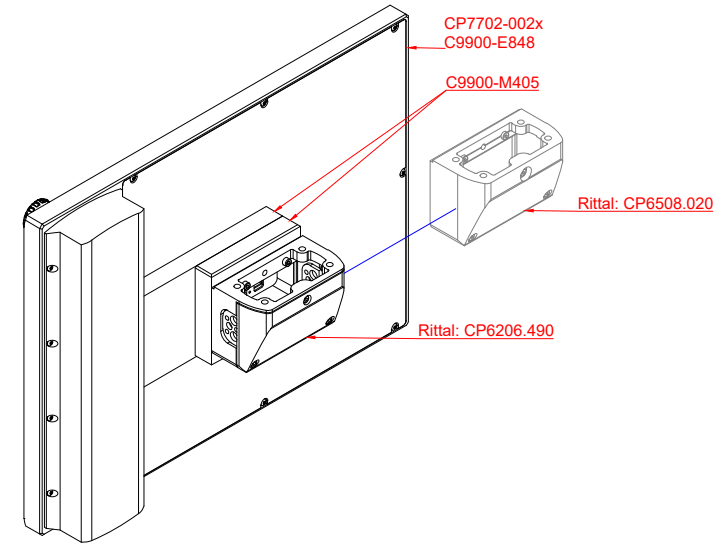

CP7702-0020, CP7702-0021
with
C9900-E848
C9900-M405

connection-console (by customer)
Rittal CP6206.490
Rittal CP6508.020

main dimensions and fixing points

front view

side view

rear view

mounting arm adapter from top

rear view

mounting arm adapter from bottom