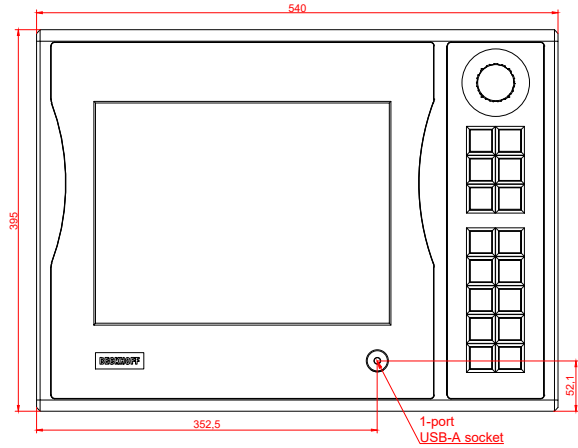

CP7702-0020, CP7702-0021
with
C9900-E848
C9900-M405

connection-console (by customer)
Rittal CP6206.490
Rittal CP6508.020

main dimensions and fixing points

front view

side view

rear view

mounting arm adapter from top

rear view

mounting arm adapter from bottom