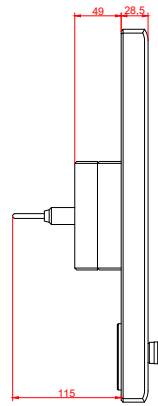

front view

side view

rear view

CP7702-0020  
with  
C9900-M435

connection-console  
Rittal CP6206.490  
Rittal CP6508.020

main dimensions and  
fixing points

front view

side view

rear view