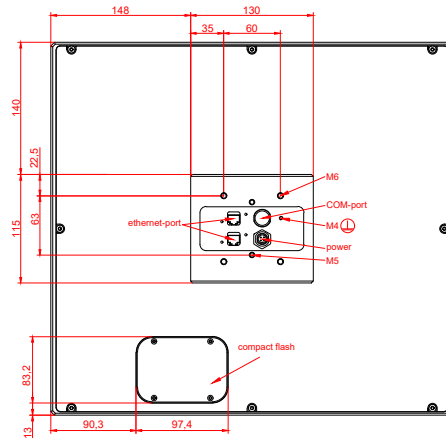

front view

side view

rear view

CP7702-0020  
with  
C9900-M435

connection-console  
Rittal CP6206.490  
Rittal CP6508.020

main dimensions and  
fixing points

front view

side view

rear view