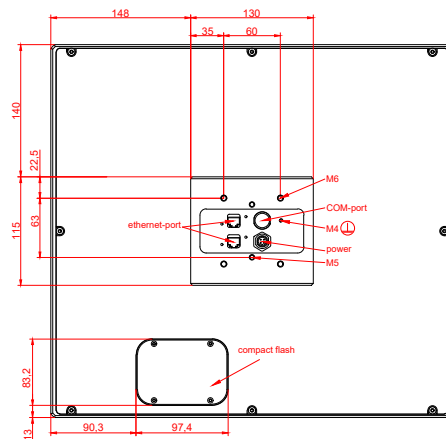

front view

side view

rear view

CP7702-0020  
with  
C9900-M435

connection-console  
Rittal CP6206.490  
Rittal CP6508.020

main dimensions and  
fixing points

front view

side view

rear view