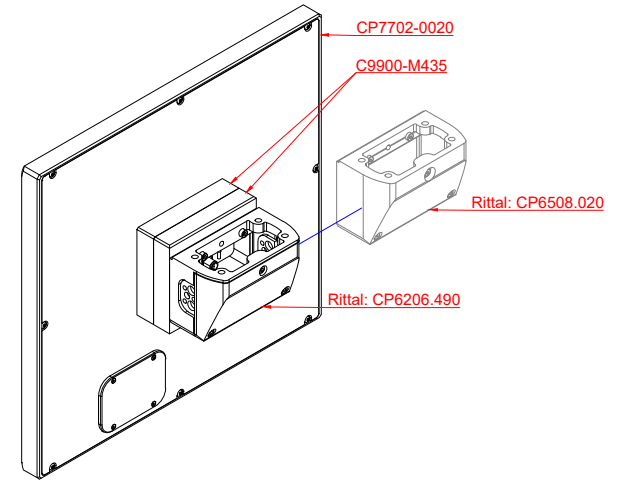

front view

side view

rear view

CP7702-0020  
with  
C9900-M435

connection-console  
Rittal CP6206.490  
Rittal CP6508.020

main dimensions and  
fixing points

front view

side view

rear view