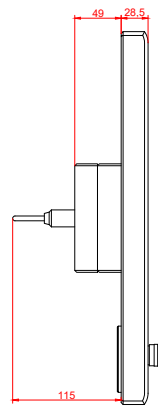

front view

side view

rear view

CP7702-0020  
with  
C9900-M435

connection-console  
Rittal CP6206.490  
Rittal CP6508.020

main dimensions and  
fixing points

front view

side view

rear view