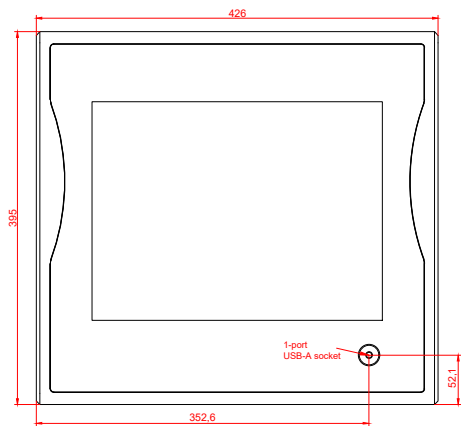

front view

side view

rear view

CP7702-0020  
with  
C9900-M435

connection-console  
Rittal CP6206.490  
Rittal CP6508.020

main dimensions and  
fixing points

front view

side view

rear view