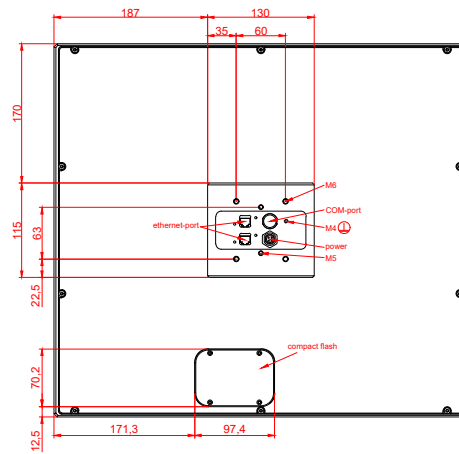

front view

side view

rear view

CP7703-0020  
with  
C9900-M435

connection-console  
Rittal CP6206.490  
Rittal CP6508.020

main dimensions and  
fixing points

front view

side view

rear view