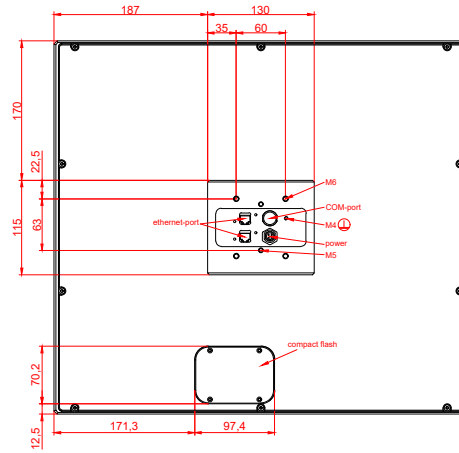

front view

side view

rear view

CP7703-0020  
with  
C9900-M435

connection-console  
Rittal CP6206.490  
Rittal CP6508.020

main dimensions and  
fixing points

front view

side view

rear view