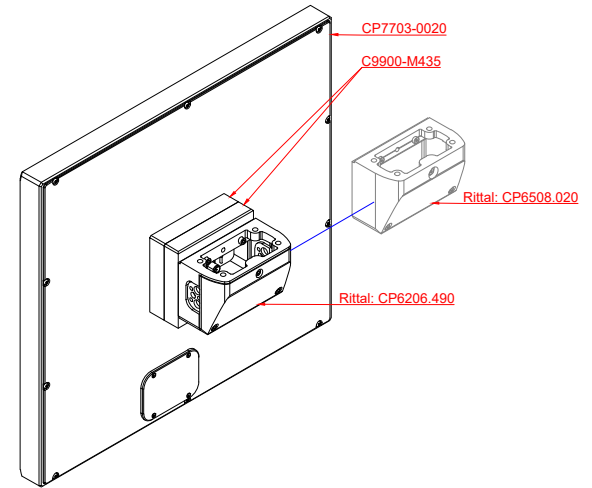

front view

side view

rear view

CP7703-0020  
with  
C9900-M435

connection-console  
Rittal CP6206.490  
Rittal CP6508.020

main dimensions and  
fixing points

front view

side view

rear view