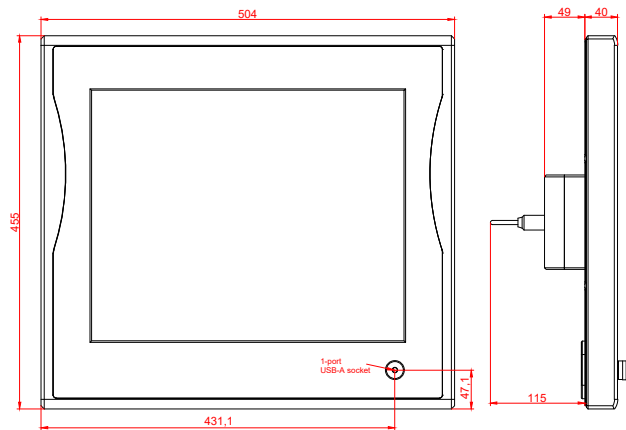

front view

side view

rear view

CP7703-0020  
with  
C9900-M435

connection-console  
Rittal CP6206.490  
Rittal CP6508.020

main dimensions and  
fixing points

front view

side view

rear view