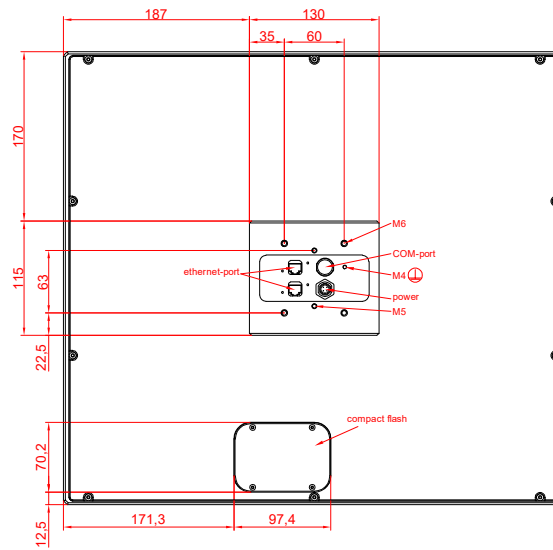

front view

side view

rear view

CP7703-0021
with
C9900-M435

connection-console
Rittal CP6206.490
Rittal CP6508.020

main dimensions and
fixing points

front view

side view

rear view