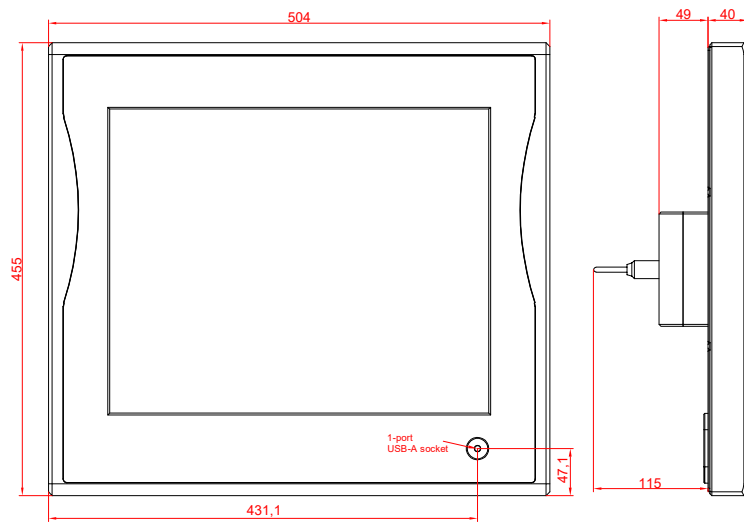

front view

side view

rear view

CP7703-0021
with
C9900-M435

connection-console
Rittal CP6206.490
Rittal CP6508.020

main dimensions and
fixing points

front view

side view

rear view