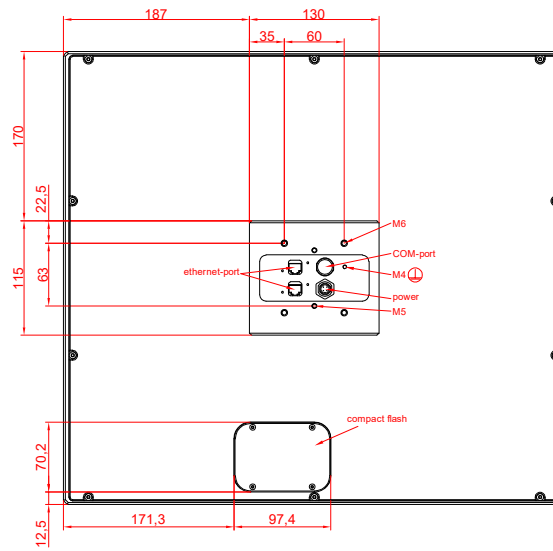

front view

side view

rear view

CP7703-0021
with
C9900-M435

connection-console
Rittal CP6206.490
Rittal CP6508.020

main dimensions and
fixing points

front view

side view

rear view