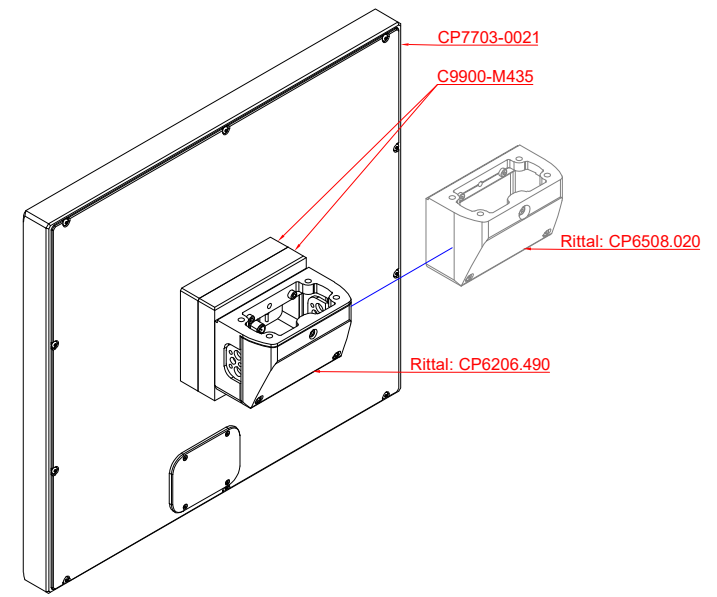

front view

side view

rear view

CP7703-0021
with
C9900-M435

connection-console
Rittal CP6206.490
Rittal CP6508.020

main dimensions and
fixing points

front view

side view

rear view