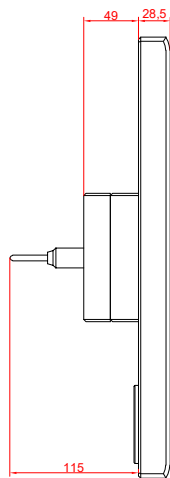

front view

side view

rear view

CP7712-0001  
with  
C9900-M435

connection-console  
Rittal CP6206.490  
Rittal CP6508.020

main dimensions and  
fixing points

front view

side view

rear view