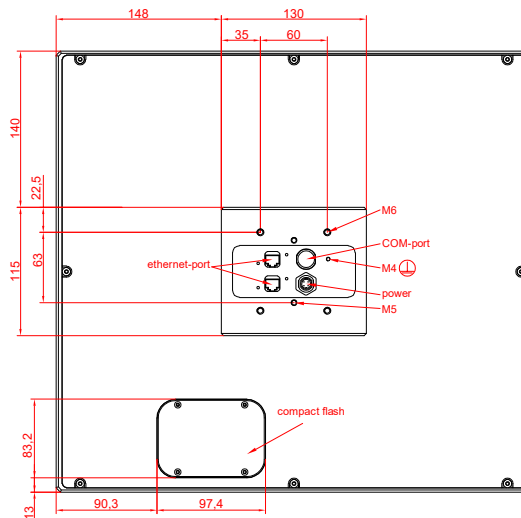

front view

side view

rear view

CP7712-0001  
with  
C9900-M435

connection-console  
Rittal CP6206.490  
Rittal CP6508.020

main dimensions and  
fixing points

front view

side view

rear view