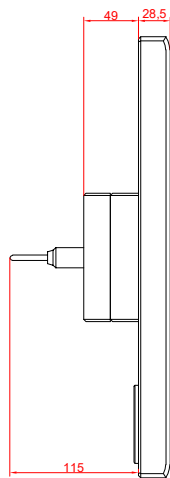

front view

side view

rear view

CP7712-0001  
with  
C9900-M435

connection-console  
Rittal CP6206.490  
Rittal CP6508.020

main dimensions and  
fixing points

front view

side view

rear view