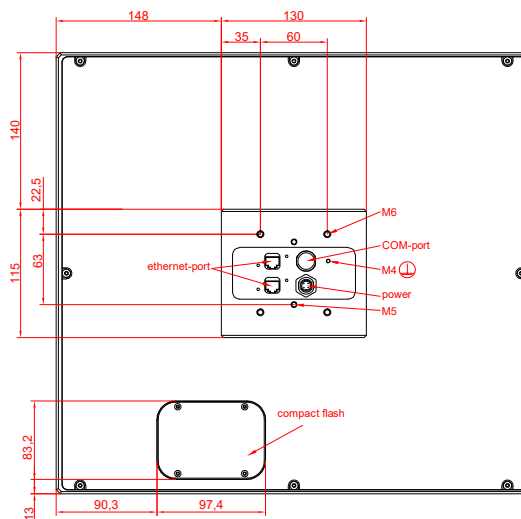

front view

side view

rear view

CP7712-0001  
with  
C9900-M435

connection-console  
Rittal CP6206.490  
Rittal CP6508.020

main dimensions and  
fixing points

front view

side view

rear view