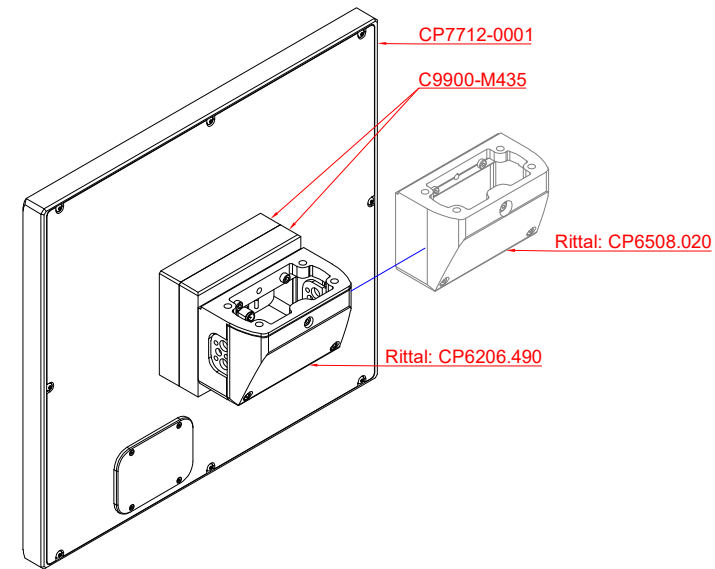

front view

side view

rear view

CP7712-0001  
with  
C9900-M435

connection-console  
Rittal CP6206.490  
Rittal CP6508.020

main dimensions and  
fixing points

front view

side view

rear view