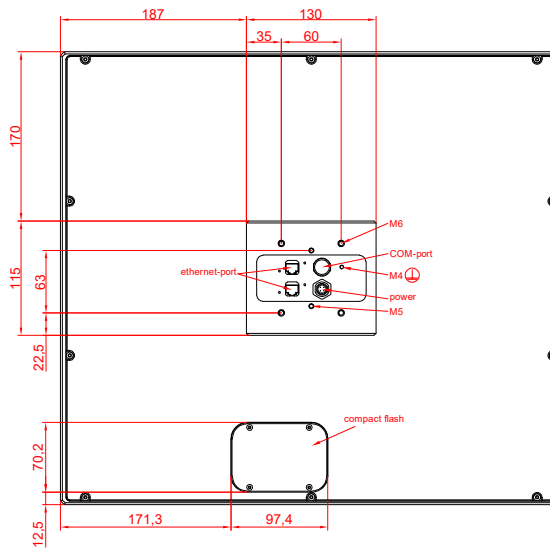

front view

side view

rear view

CP7713-0000
with
C9900-M435

connection-console
Rittal CP6206.490
Rittal CP6508.020

main dimensions and
fixing points

front view

side view

rear view