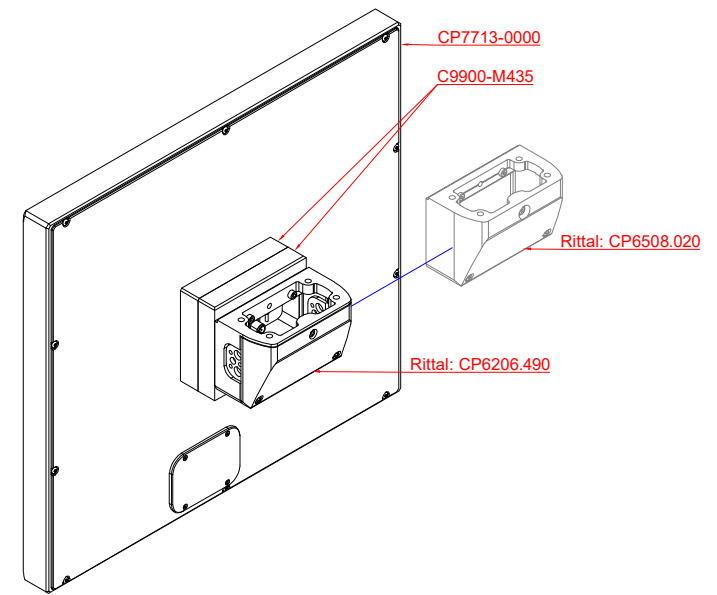

front view

side view

rear view

CP7713-0000
with
C9900-M435

connection-console
Rittal CP6206.490
Rittal CP6508.020

main dimensions and
fixing points

front view

side view

rear view