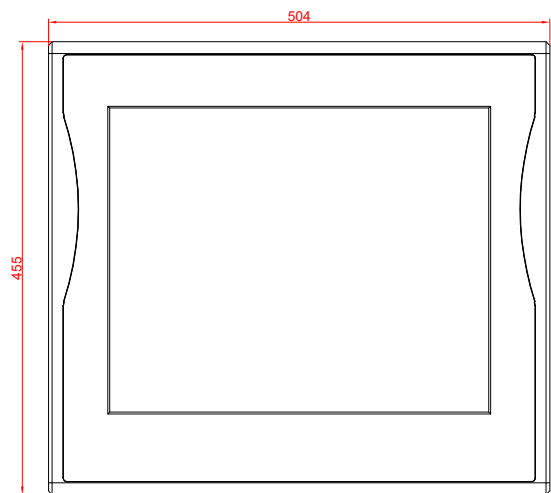

front view

side view

rear view

CP7713-0000
with
C9900-M435

connection-console
Rittal CP6206.490
Rittal CP6508.020

main dimensions and
fixing points

front view

side view

rear view