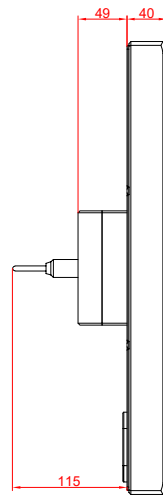

front view

side view

rear view

CP7713-0000
with
C9900-M435

connection-console
Rittal CP6206.490
Rittal CP6508.020

main dimensions and
fixing points

front view

side view

rear view