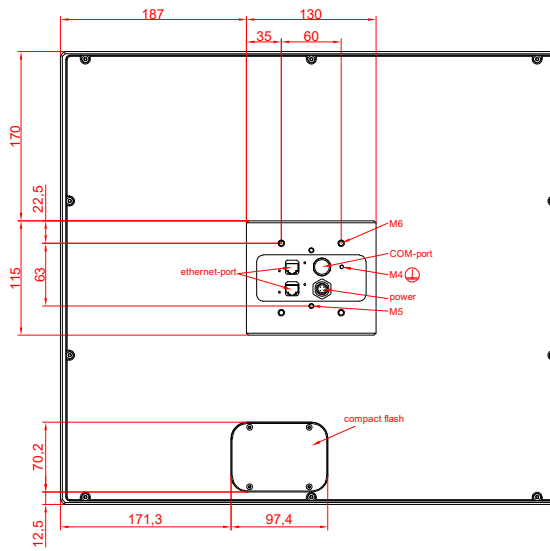

front view

side view

rear view

CP7713-0000
with
C9900-M435

connection-console
Rittal CP6206.490
Rittal CP6508.020

main dimensions and
fixing points

front view

side view

rear view