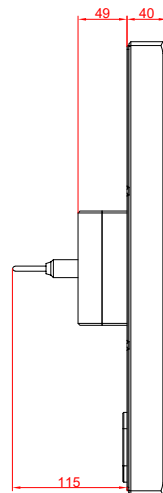

front view

side view

rear view

CP7713-0000
with
C9900-M435

connection-console
Rittal CP6206.490
Rittal CP6508.020

main dimensions and
fixing points

front view

side view

rear view