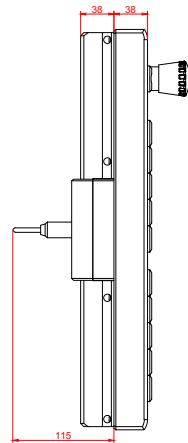

CP7713-0000, CP7713-0001  
with  
C9900-E838  
C9900-M405

connection-console (by customer)  
Rittal CP6206.490  
Rittal CP6508.020

main dimensions and fixing points

front view

side view

rear view

mounting arm adapter from top

rear view

mounting arm adapter from bottom