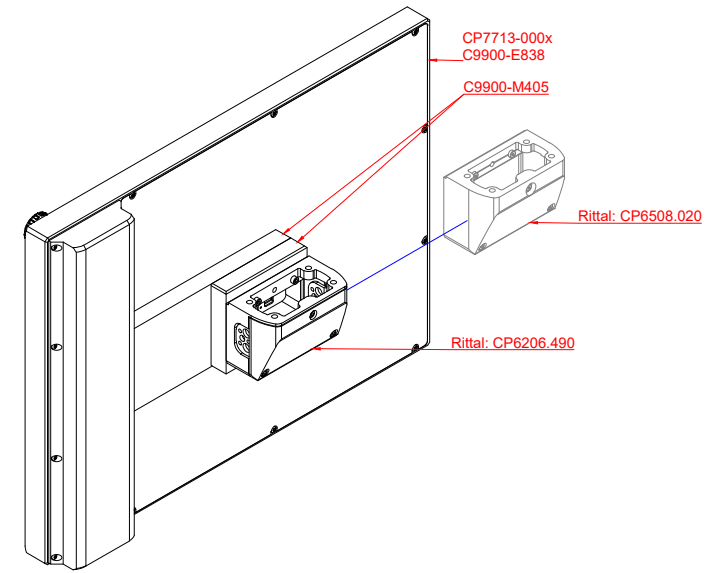

CP7713-0000, CP7713-0001  
with  
C9900-E838  
C9900-M405

connection-console (by customer)  
Rittal CP6206.490  
Rittal CP6508.020

main dimensions and fixing points

front view

side view

rear view

mounting arm adapter from top

rear view

mounting arm adapter from bottom