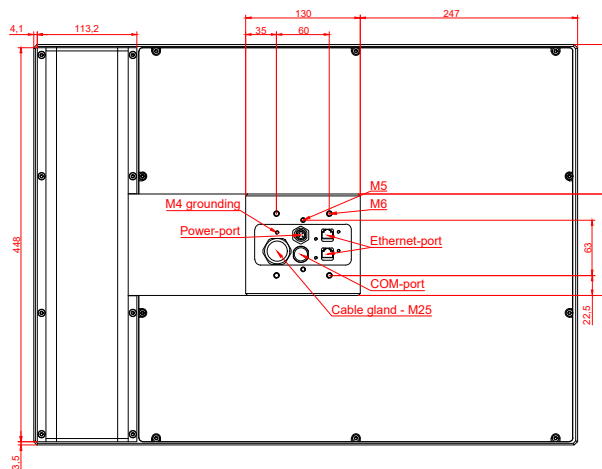

CP7713-0000, CP7713-0001  
with  
C9900-E838  
C9900-M405

connection-console (by customer)  
Rittal CP6206.490  
Rittal CP6508.020

main dimensions and fixing points

front view

side view

rear view

mounting arm adapter from top

rear view

mounting arm adapter from bottom