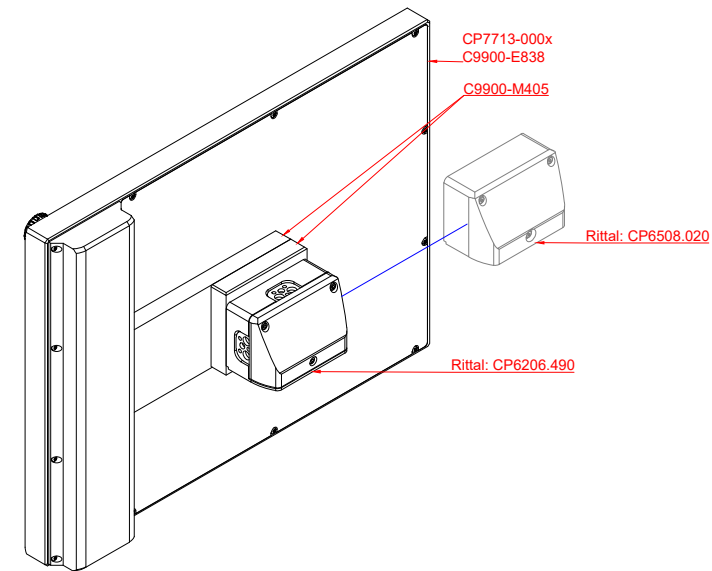

CP7713-0000, CP7713-0001  
with  
C9900-E838  
C9900-M405

connection-console (by customer)  
Rittal CP6206.490  
Rittal CP6508.020

main dimensions and fixing points

front view

side view

rear view

mounting arm adapter from top

rear view

mounting arm adapter from bottom