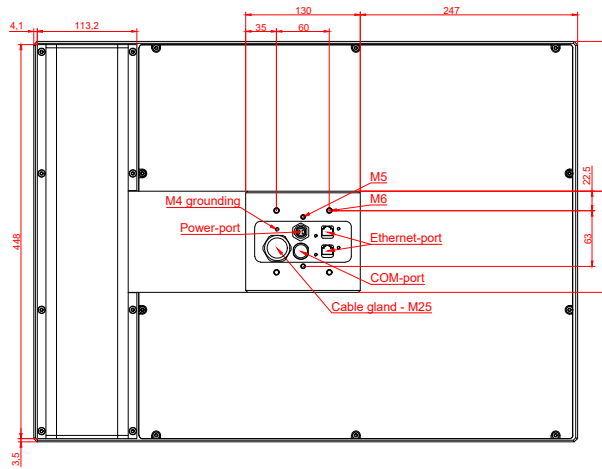

CP7713-0000, CP7713-0001  
with  
C9900-E838  
C9900-M405

connection-console (by customer)  
Rittal CP6206.490  
Rittal CP6508.020

main dimensions and fixing points

front view

side view

rear view

mounting arm adapter from top

rear view

mounting arm adapter from bottom