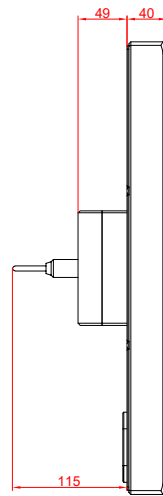

front view

side view

rear view

CP7713-0001
with
C9900-M435

connection-console
Rittal CP6206.490
Rittal CP6508.020

main dimensions and
fixing points

front view

side view

rear view