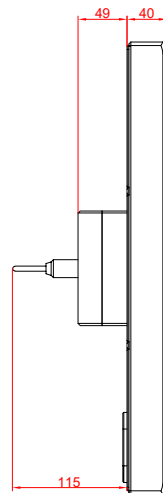

front view

side view

rear view

CP7713-0001
with
C9900-M435

connection-console
Rittal CP6206.490
Rittal CP6508.020

main dimensions and
fixing points

front view

side view

rear view