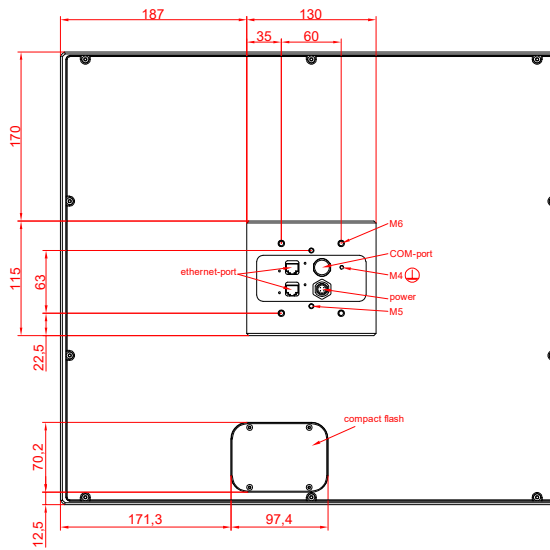

front view

side view

rear view

CP7713-0001
with
C9900-M435

connection-console
Rittal CP6206.490
Rittal CP6508.020

main dimensions and
fixing points

front view

side view

rear view