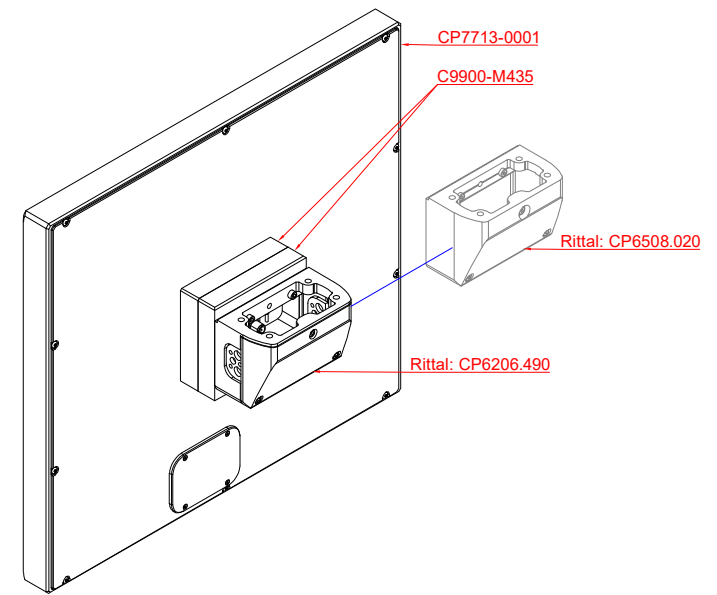

front view

side view

rear view

CP7713-0001
with
C9900-M435

connection-console
Rittal CP6206.490
Rittal CP6508.020

main dimensions and
fixing points

front view

side view

rear view