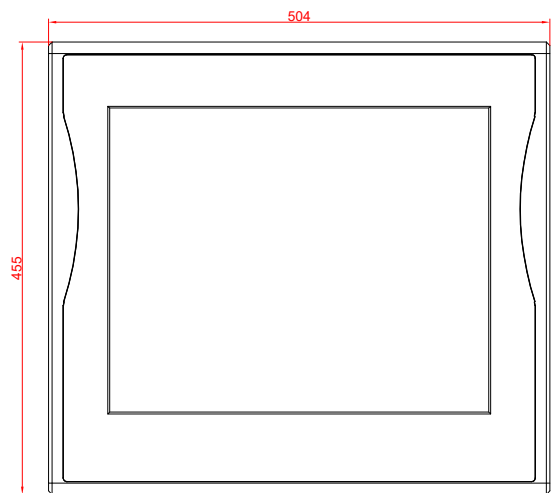

front view

side view

rear view

CP7713-0001
with
C9900-M435

connection-console
Rittal CP6206.490
Rittal CP6508.020

main dimensions and
fixing points

front view

side view

rear view