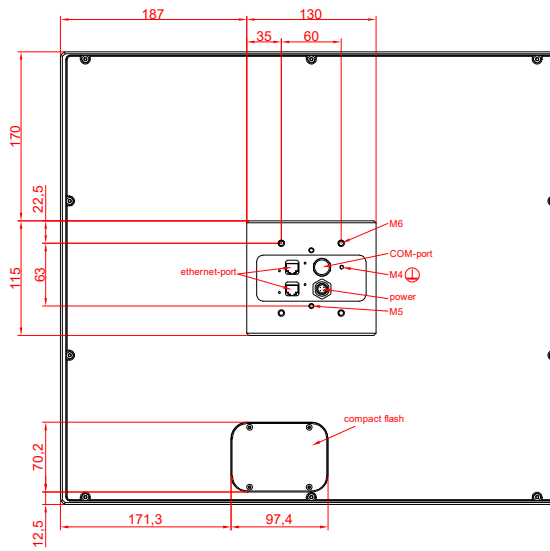

front view

side view

rear view

CP7713-0001
with
C9900-M435

connection-console
Rittal CP6206.490
Rittal CP6508.020

main dimensions and
fixing points

front view

side view

rear view