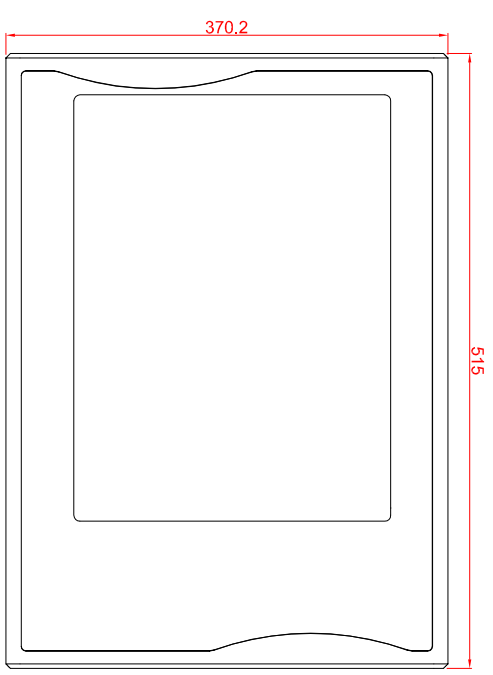

CP7722-0001
main dimensions and
fixing points
dimensions in mm

rear view

right view

front view