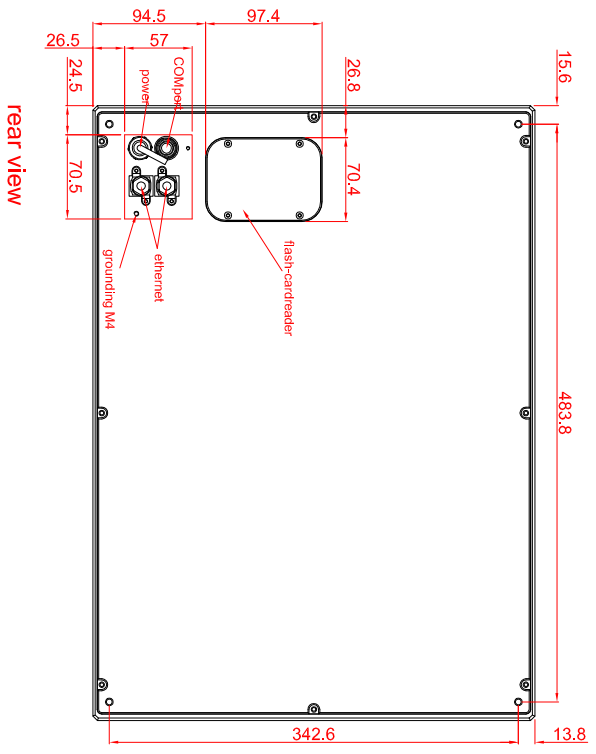

CP7722-0001
main dimensions and
fixing points
dimensions in mm

rear view

right view

front view