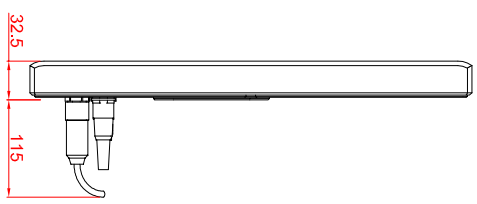

CP7722-0001
main dimensions and
fixing points
dimensions in mm

rear view

right view

front view