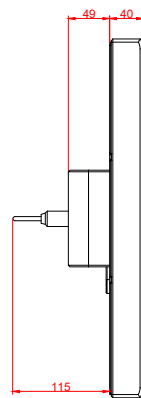

front view

side view

rear view

CP7723-0000
with
C9900-M435

connection-console
Rittal CP6206.490
Rittal CP6508.020

main dimensions and
fixing points

front view

side view

rear view