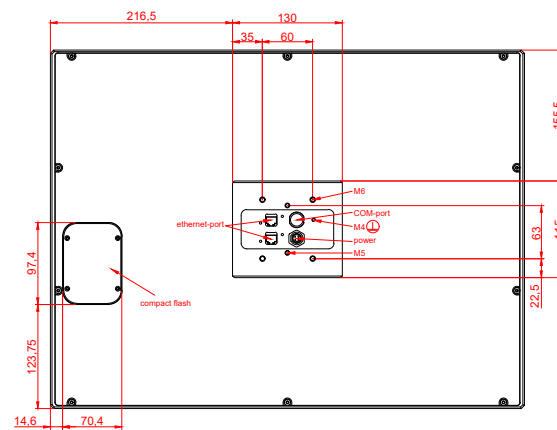

front view

side view

rear view

CP7723-0000
with
C9900-M435

connection-console
Rittal CP6206.490
Rittal CP6508.020

main dimensions and
fixing points

front view

side view

rear view