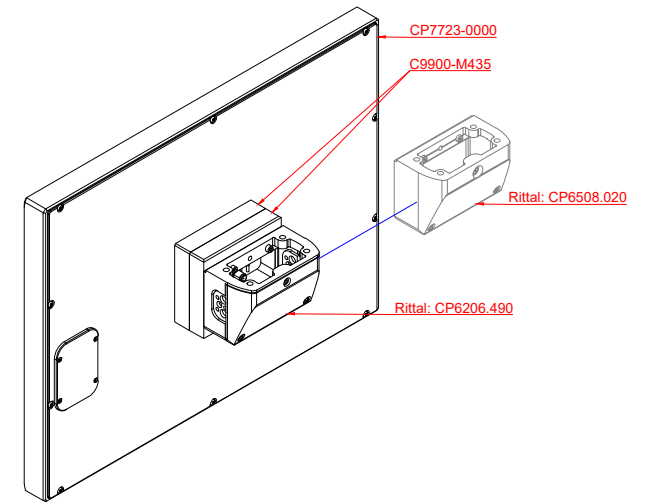

front view

side view

rear view

CP7723-0000
with
C9900-M435

connection-console
Rittal CP6206.490
Rittal CP6508.020

main dimensions and
fixing points

front view

side view

rear view