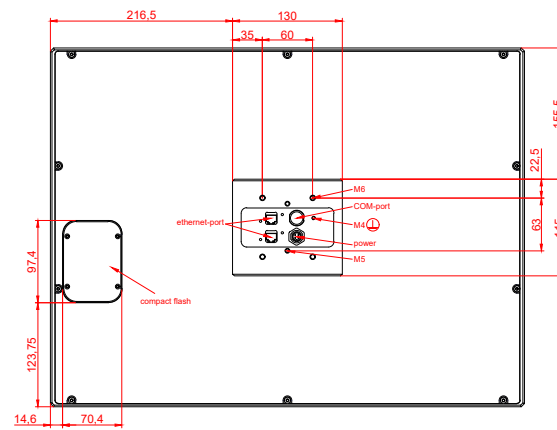

front view

side view

rear view

CP7723-0000
with
C9900-M435

connection-console
Rittal CP6206.490
Rittal CP6508.020

main dimensions and
fixing points

front view

side view

rear view