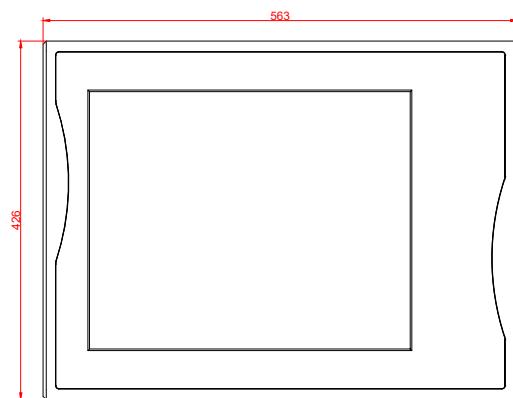

front view

side view

rear view

CP7723-0000
with
C9900-M435

connection-console
Rittal CP6206.490
Rittal CP6508.020

main dimensions and
fixing points

front view

side view

rear view