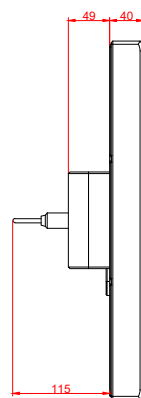

front view

side view

rear view

CP7723-0000
with
C9900-M435

connection-console
Rittal CP6206.490
Rittal CP6508.020

main dimensions and
fixing points

front view

side view

rear view