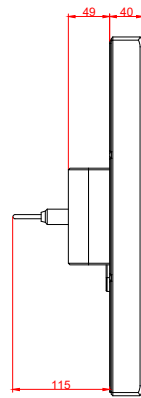

front view

side view

rear view

CP7723-0001
with
C9900-M435

connection-console
Rittal CP6206.490
Rittal CP6508.020

main dimensions and
fixing points

front view

side view

rear view