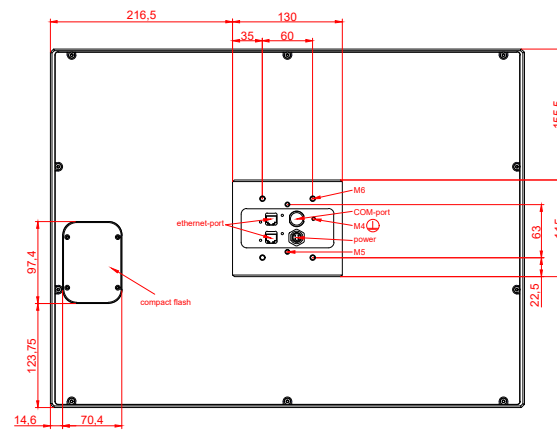

front view

side view

rear view

CP7723-0001
with
C9900-M435

connection-console
Rittal CP6206.490
Rittal CP6508.020

main dimensions and
fixing points

front view

side view

rear view