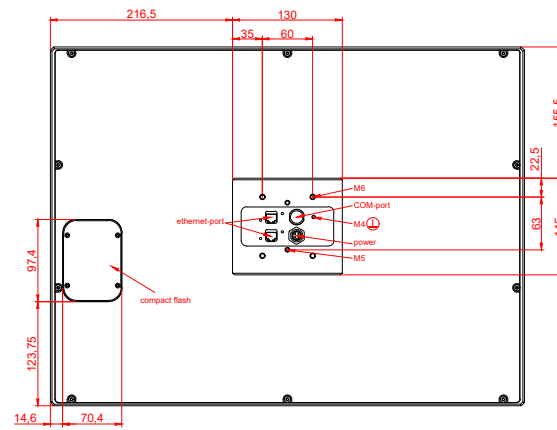

front view

side view

rear view

CP7723-0001
with
C9900-M435

connection-console
Rittal CP6206.490
Rittal CP6508.020

main dimensions and
fixing points

front view

side view

rear view