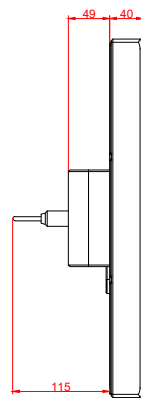

front view

side view

rear view

CP7723-0001
with
C9900-M435

connection-console
Rittal CP6206.490
Rittal CP6508.020

main dimensions and
fixing points

front view

side view

rear view