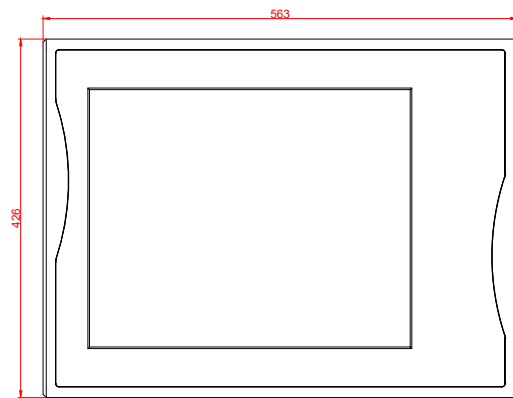

front view

side view

rear view

CP7723-0001
with
C9900-M435

connection-console
Rittal CP6206.490
Rittal CP6508.020

main dimensions and
fixing points

front view

side view

rear view