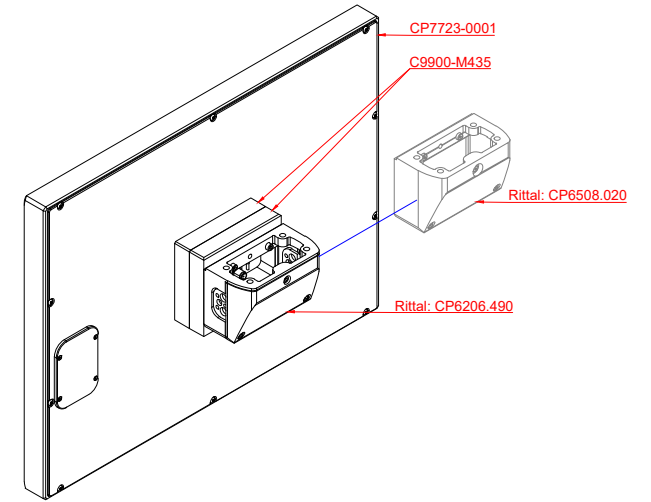

front view

side view

rear view

CP7723-0001
with
C9900-M435

connection-console
Rittal CP6206.490
Rittal CP6508.020

main dimensions and
fixing points

front view

side view

rear view