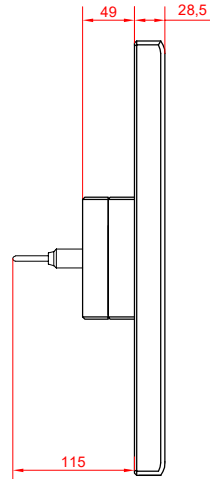

front view

CP7732-0002
with
C9900-M435

connection-console
Rittal CP6206.490
Rittal CP6508.020

main dimensions and
fixing points

side view

rear view

front view

side view

rear view