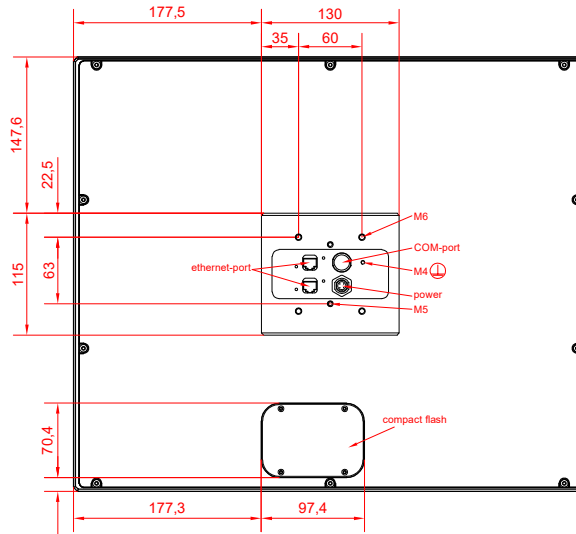

front view

CP7732-0002
with
C9900-M435

connection-console
Rittal CP6206.490
Rittal CP6508.020

main dimensions and
fixing points

side view

rear view

front view

side view

rear view