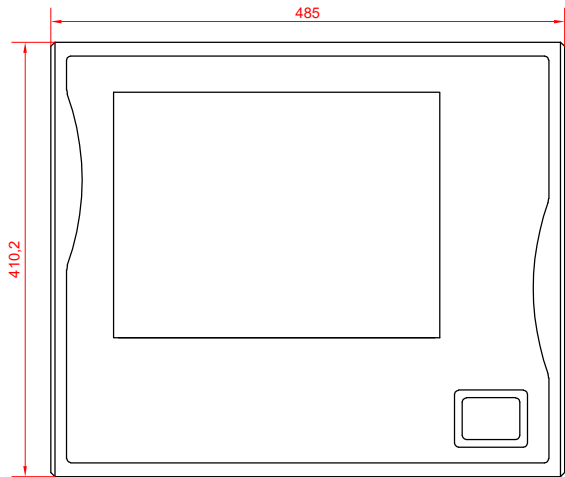

front view

CP7732-0002
with
C9900-M435

connection-console
Rittal CP6206.490
Rittal CP6508.020

main dimensions and
fixing points

side view

rear view

front view

side view

rear view