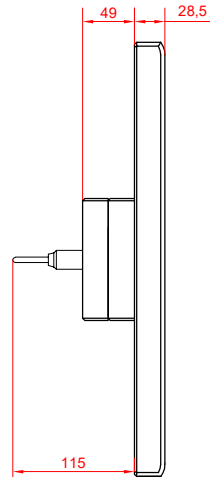

front view

CP7732-0002
with
C9900-M435

connection-console
Rittal CP6206.490
Rittal CP6508.020

main dimensions and
fixing points

side view

rear view

front view

side view

rear view