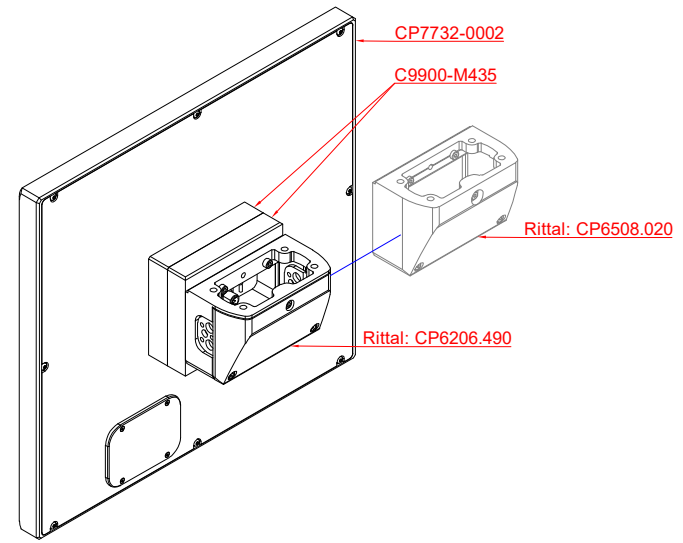

front view

CP7732-0002
with
C9900-M435

connection-console
Rittal CP6206.490
Rittal CP6508.020

main dimensions and
fixing points

side view

rear view

front view

side view

rear view