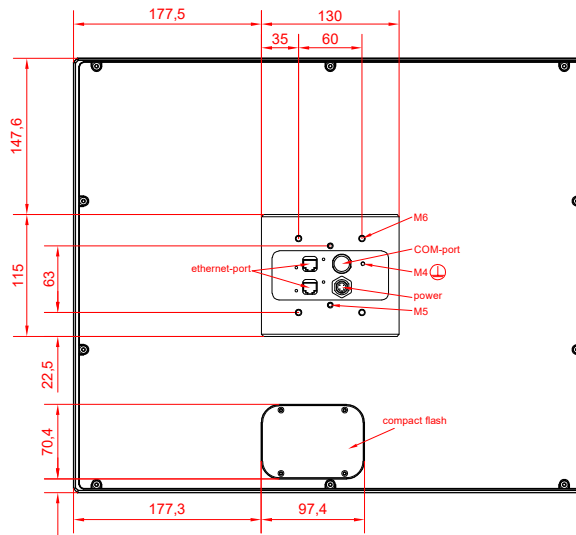

front view

CP7732-0002
with
C9900-M435

connection-console
Rittal CP6206.490
Rittal CP6508.020

main dimensions and
fixing points

side view

rear view

front view

side view

rear view