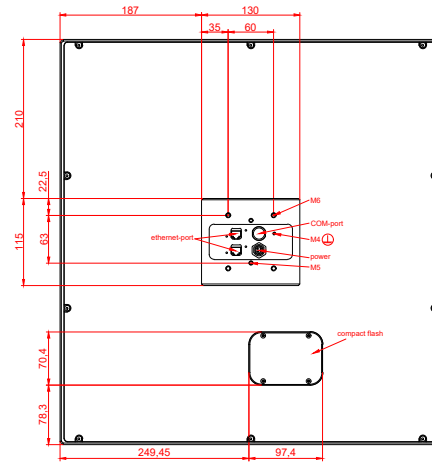

front view

side view

rear view

CP7733-0001
with
C9900-M435

connection-console
Rittal CP6206.490
Rittal CP6508.020

main dimensions and
fixing points

front view

side view

rear view