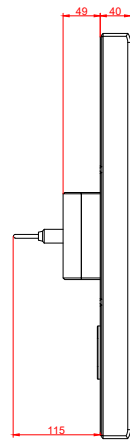

front view

side view

rear view

CP7733-0001
with
C9900-M435

connection-console
Rittal CP6206.490
Rittal CP6508.020

main dimensions and
fixing points

front view

side view

rear view