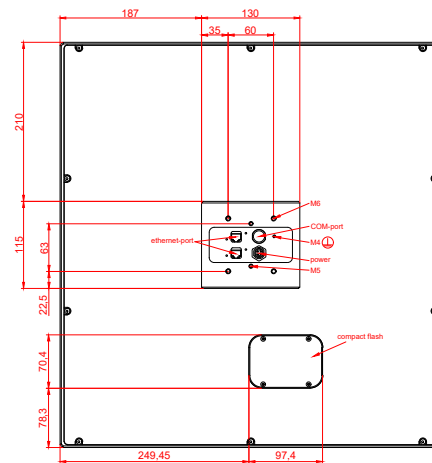

front view

side view

rear view

CP7733-0001
with
C9900-M435

connection-console
Rittal CP6206.490
Rittal CP6508.020

main dimensions and
fixing points

front view

side view

rear view