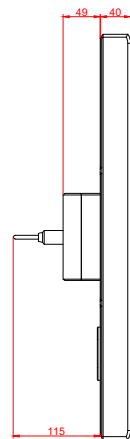

front view

side view

rear view

CP7733-0001
with
C9900-M435

connection-console
Rittal CP6206.490
Rittal CP6508.020

main dimensions and
fixing points

front view

side view

rear view