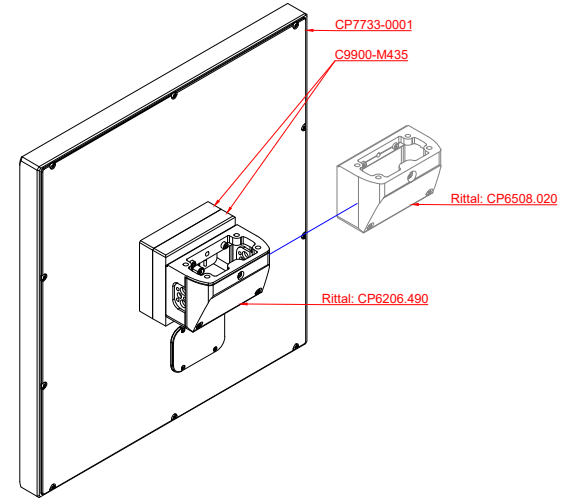

front view

side view

rear view

CP7733-0001
with
C9900-M435

connection-console
Rittal CP6206.490
Rittal CP6508.020

main dimensions and
fixing points

front view

side view

rear view