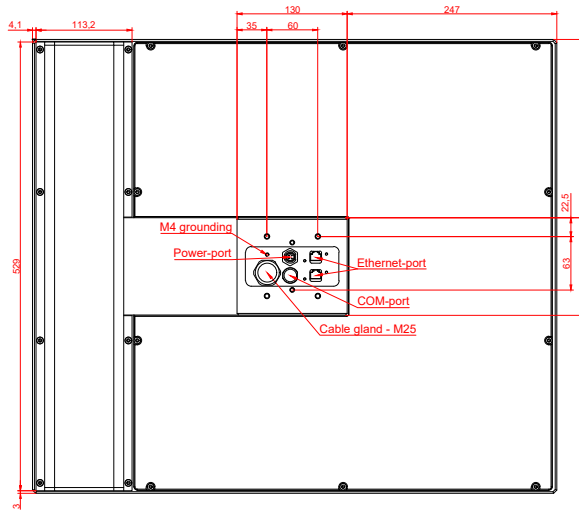

CP7733-0002
with
C9900-E899
C9900-M405

connection-console (by customer)
Rittal CP6206.490
Rittal CP6508.020

main dimensions and fixing points

front view

side view

rear view

mounting arm adapter from top

rear view

mounting arm adapter from bottom