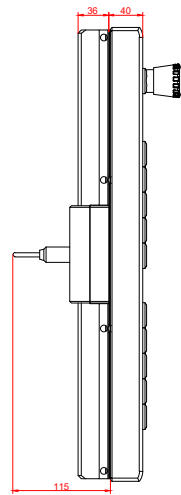

CP7733-0002
with
C9900-E899
C9900-M405

connection-console (by customer)
Rittal CP6206.490
Rittal CP6508.020

main dimensions and fixing points

front view

side view

rear view

mounting arm adapter from top

rear view

mounting arm adapter from bottom