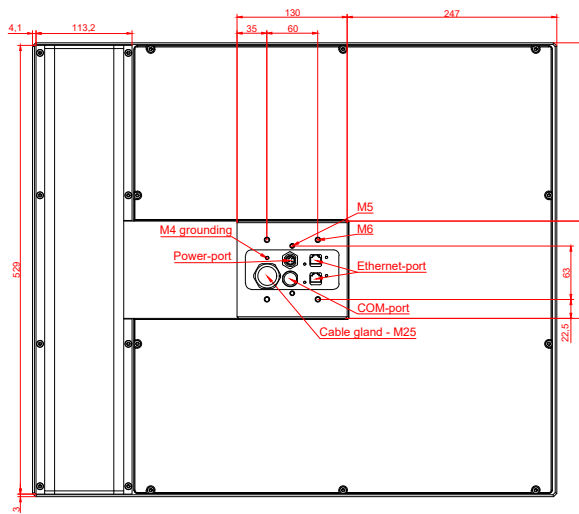

CP7733-0002
with
C9900-E899
C9900-M405

connection-console (by customer)
Rittal CP6206.490
Rittal CP6508.020

main dimensions and fixing points

front view

side view

rear view

mounting arm adapter from top

rear view

mounting arm adapter from bottom