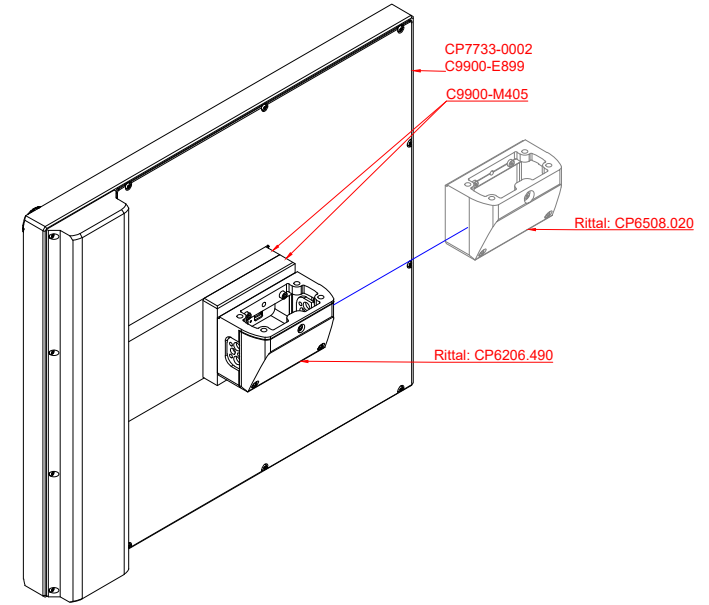

CP7733-0002
with
C9900-E899
C9900-M405

connection-console (by customer)
Rittal CP6206.490
Rittal CP6508.020

main dimensions and fixing points

front view

side view

rear view

mounting arm adapter from top

rear view

mounting arm adapter from bottom