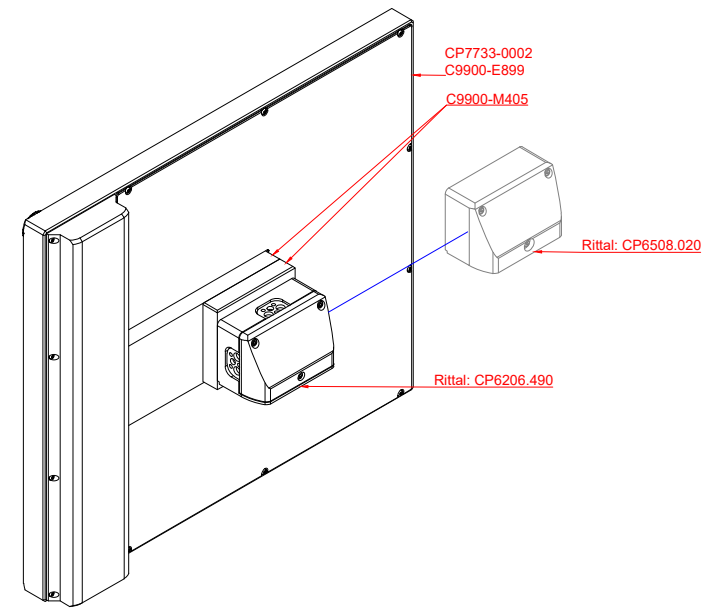

CP7733-0002
with
C9900-E899
C9900-M405

connection-console (by customer)
Rittal CP6206.490
Rittal CP6508.020

main dimensions and fixing points

front view

side view

rear view

mounting arm adapter from top

rear view

mounting arm adapter from bottom