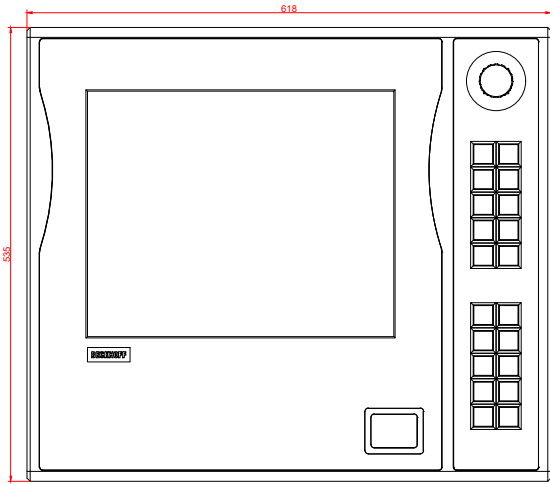

CP7733-0002
with
C9900-E899
C9900-M405

connection-console (by customer)
Rittal CP6206.490
Rittal CP6508.020

main dimensions and fixing points

front view

side view

rear view

mounting arm adapter from top

rear view

mounting arm adapter from bottom