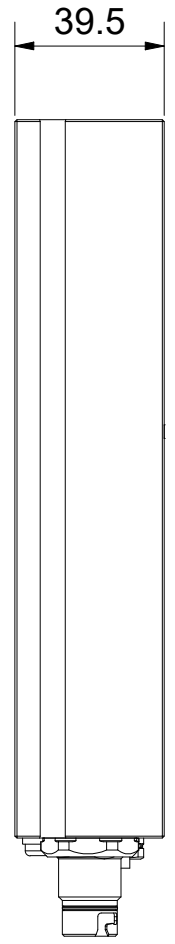

Copyright reserved to ISO 16016
 The property and copyright of this drawing remains the company Beckhoff Automation GmbH & Co. KG.
 It is entrusted to you as the recipient for personal use only. Without a written permission from Beckhoff Automation GmbH & Co. KG
 this may not be copied and reproduced, or sent and made accessible to third parties, especially competitors.
 Doing so is obliged to pay compensation.

Bezeichnung / description Ringbeleuchtung <i>Ring Light</i> VIR2000-1515						Abteilungskennzeichen / depart ID Vision		
						Dokumentnummer / document number 0000010792		
BECKHOFF	ISO 128	Maßeinheit dimension mm	Maßstab scale 1 : 2	Blattgröße sheet size A3	Blatt sheet 1 / 1	Revision -	Projektbezeichnung project name	Datum date 21.11.2022